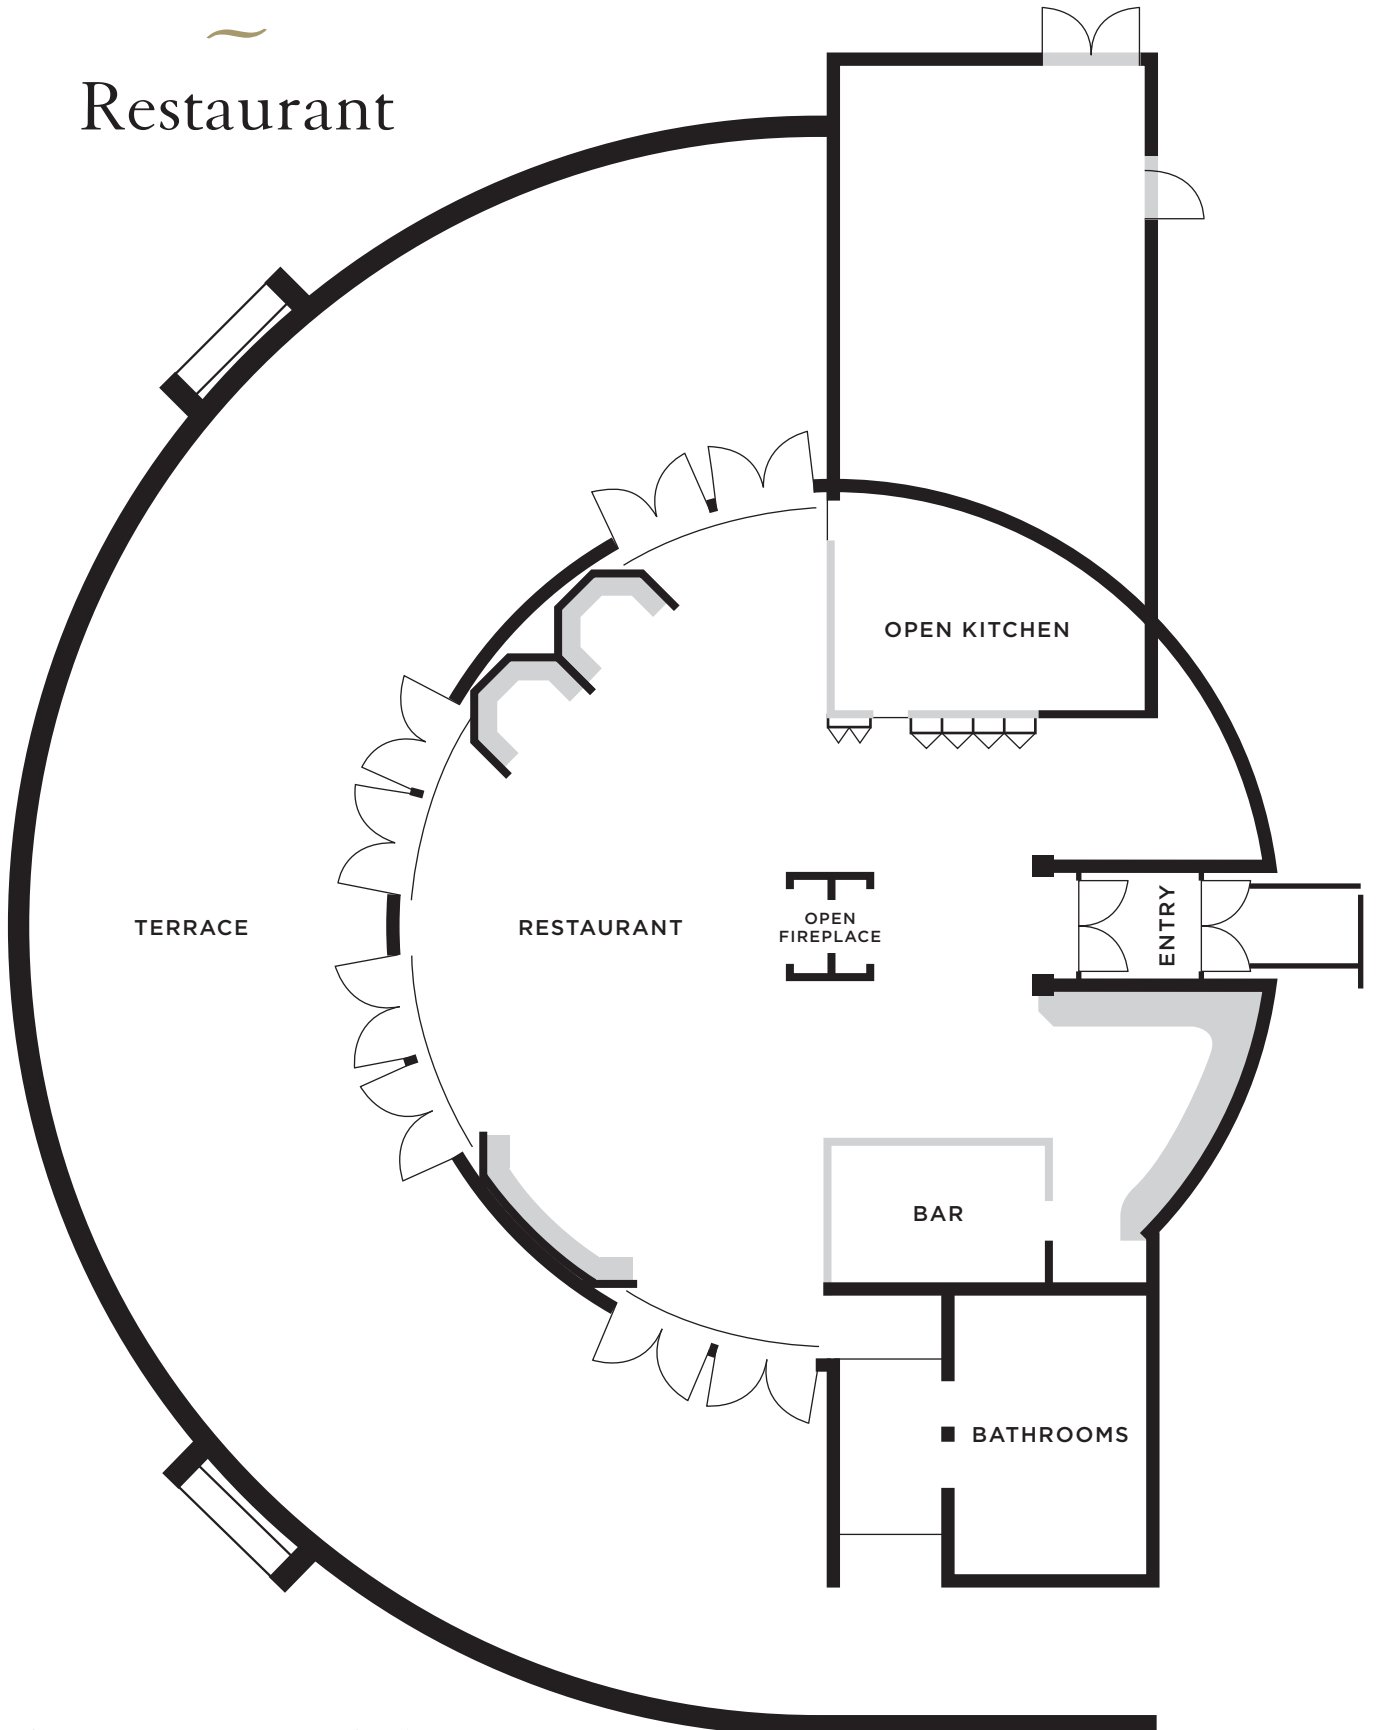

Craggy Range

Restaurant

Our restaurant seats up to 70 pax for private event with various configurations available.

Please contact our team to enquire.